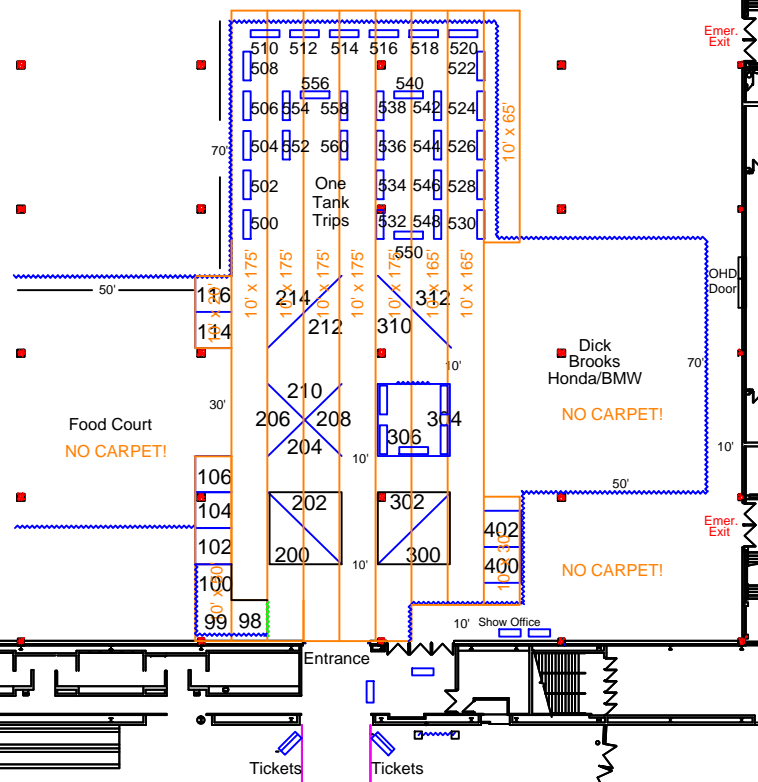

Southeast Travel Show
March 16 - 18, 2012
TD Convention Center
Greenville, SC

(34) 10' x 10'
Exhibit Booths
~~~ = 3'h drape
(40) 2'x8'x 30"H

LEGEND
Aisles are 10' wide unless noted

Version 7
03/07/2012
By: Bret Phillips

75'

Food Court
NO CARPET!

Dick
Brooks
Honda/BMW

NO CARPET!

NO CARPET!

10' Show Office

Entrance

Tickets

Tickets

Emer.
Exit

OHD
Door

Emer.
Exit